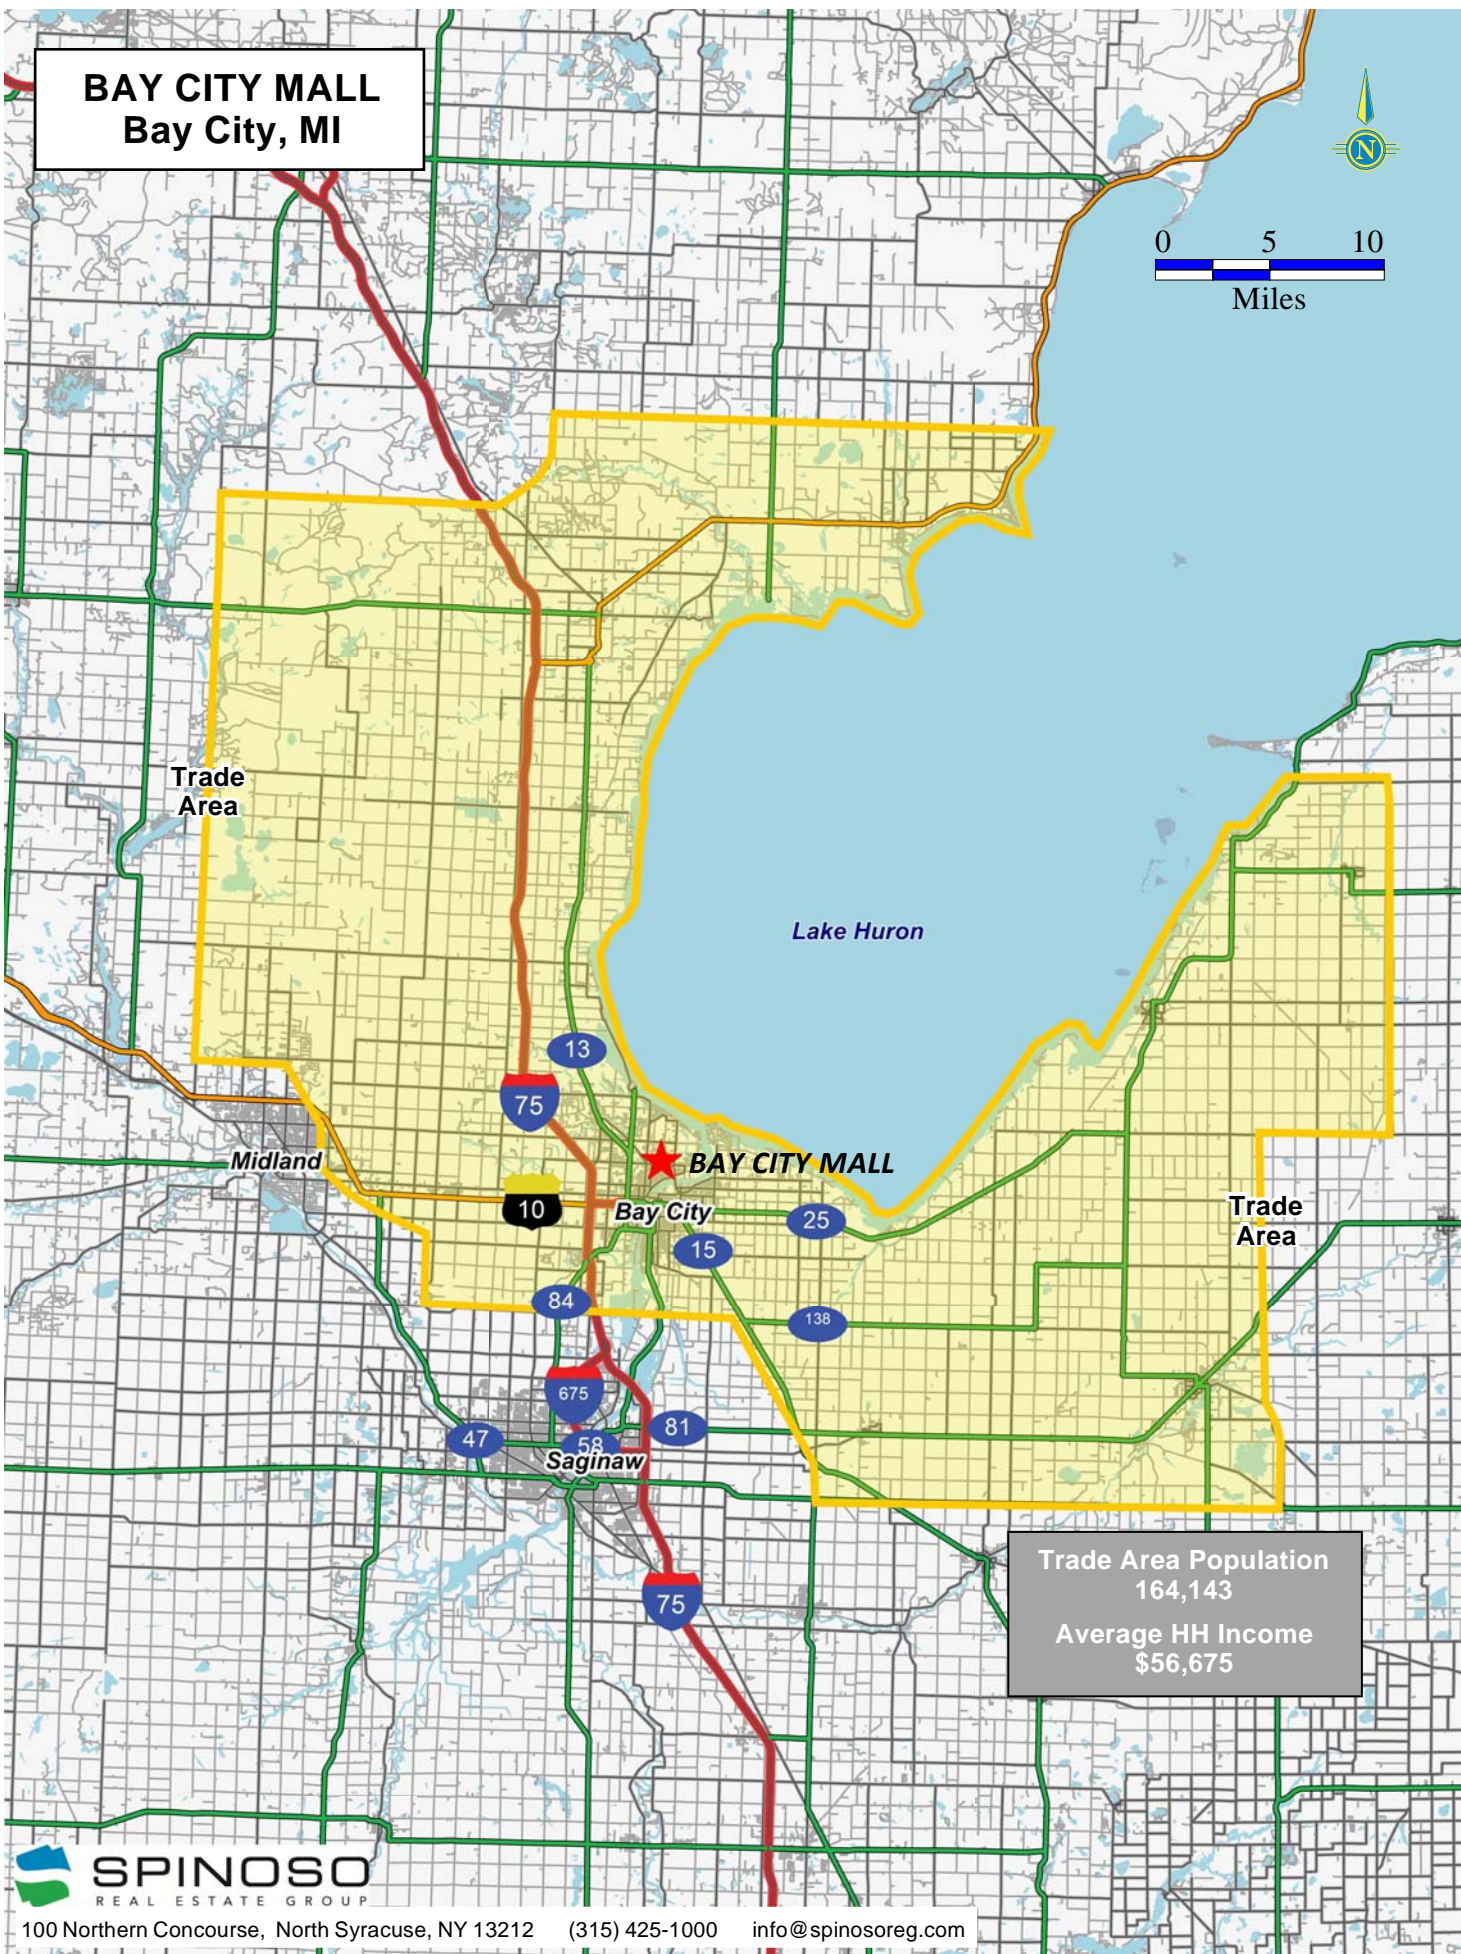

Lat: -83.8969 Lon: 43.6241 Zoom: 19.99 mi

BAY CITY MALL Bay City, MI

Trade Area

Lake Huron

BAY CITY MALL

Midland

Bay City

Trade Area

Saginaw

Trade Area Population
164,143
Average HH Income
\$56,675

100 Northern Concourse, North Syracuse, NY 13212 (315) 425-1000 info@spinosoreg.com

This map was produced using data from private and government sources deemed to be reliable. The information herein is provided without representation or warranty.